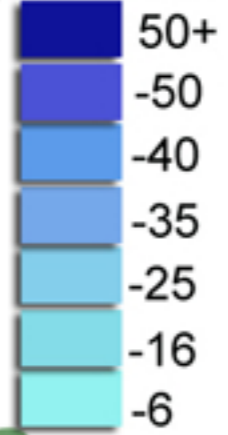

# Esthwaite Water

Trout  Fishery

Depth in Feet

- Shore
- Easy access/backcast
- No Bank Fishing
- Reeds
- Trees and Bushes