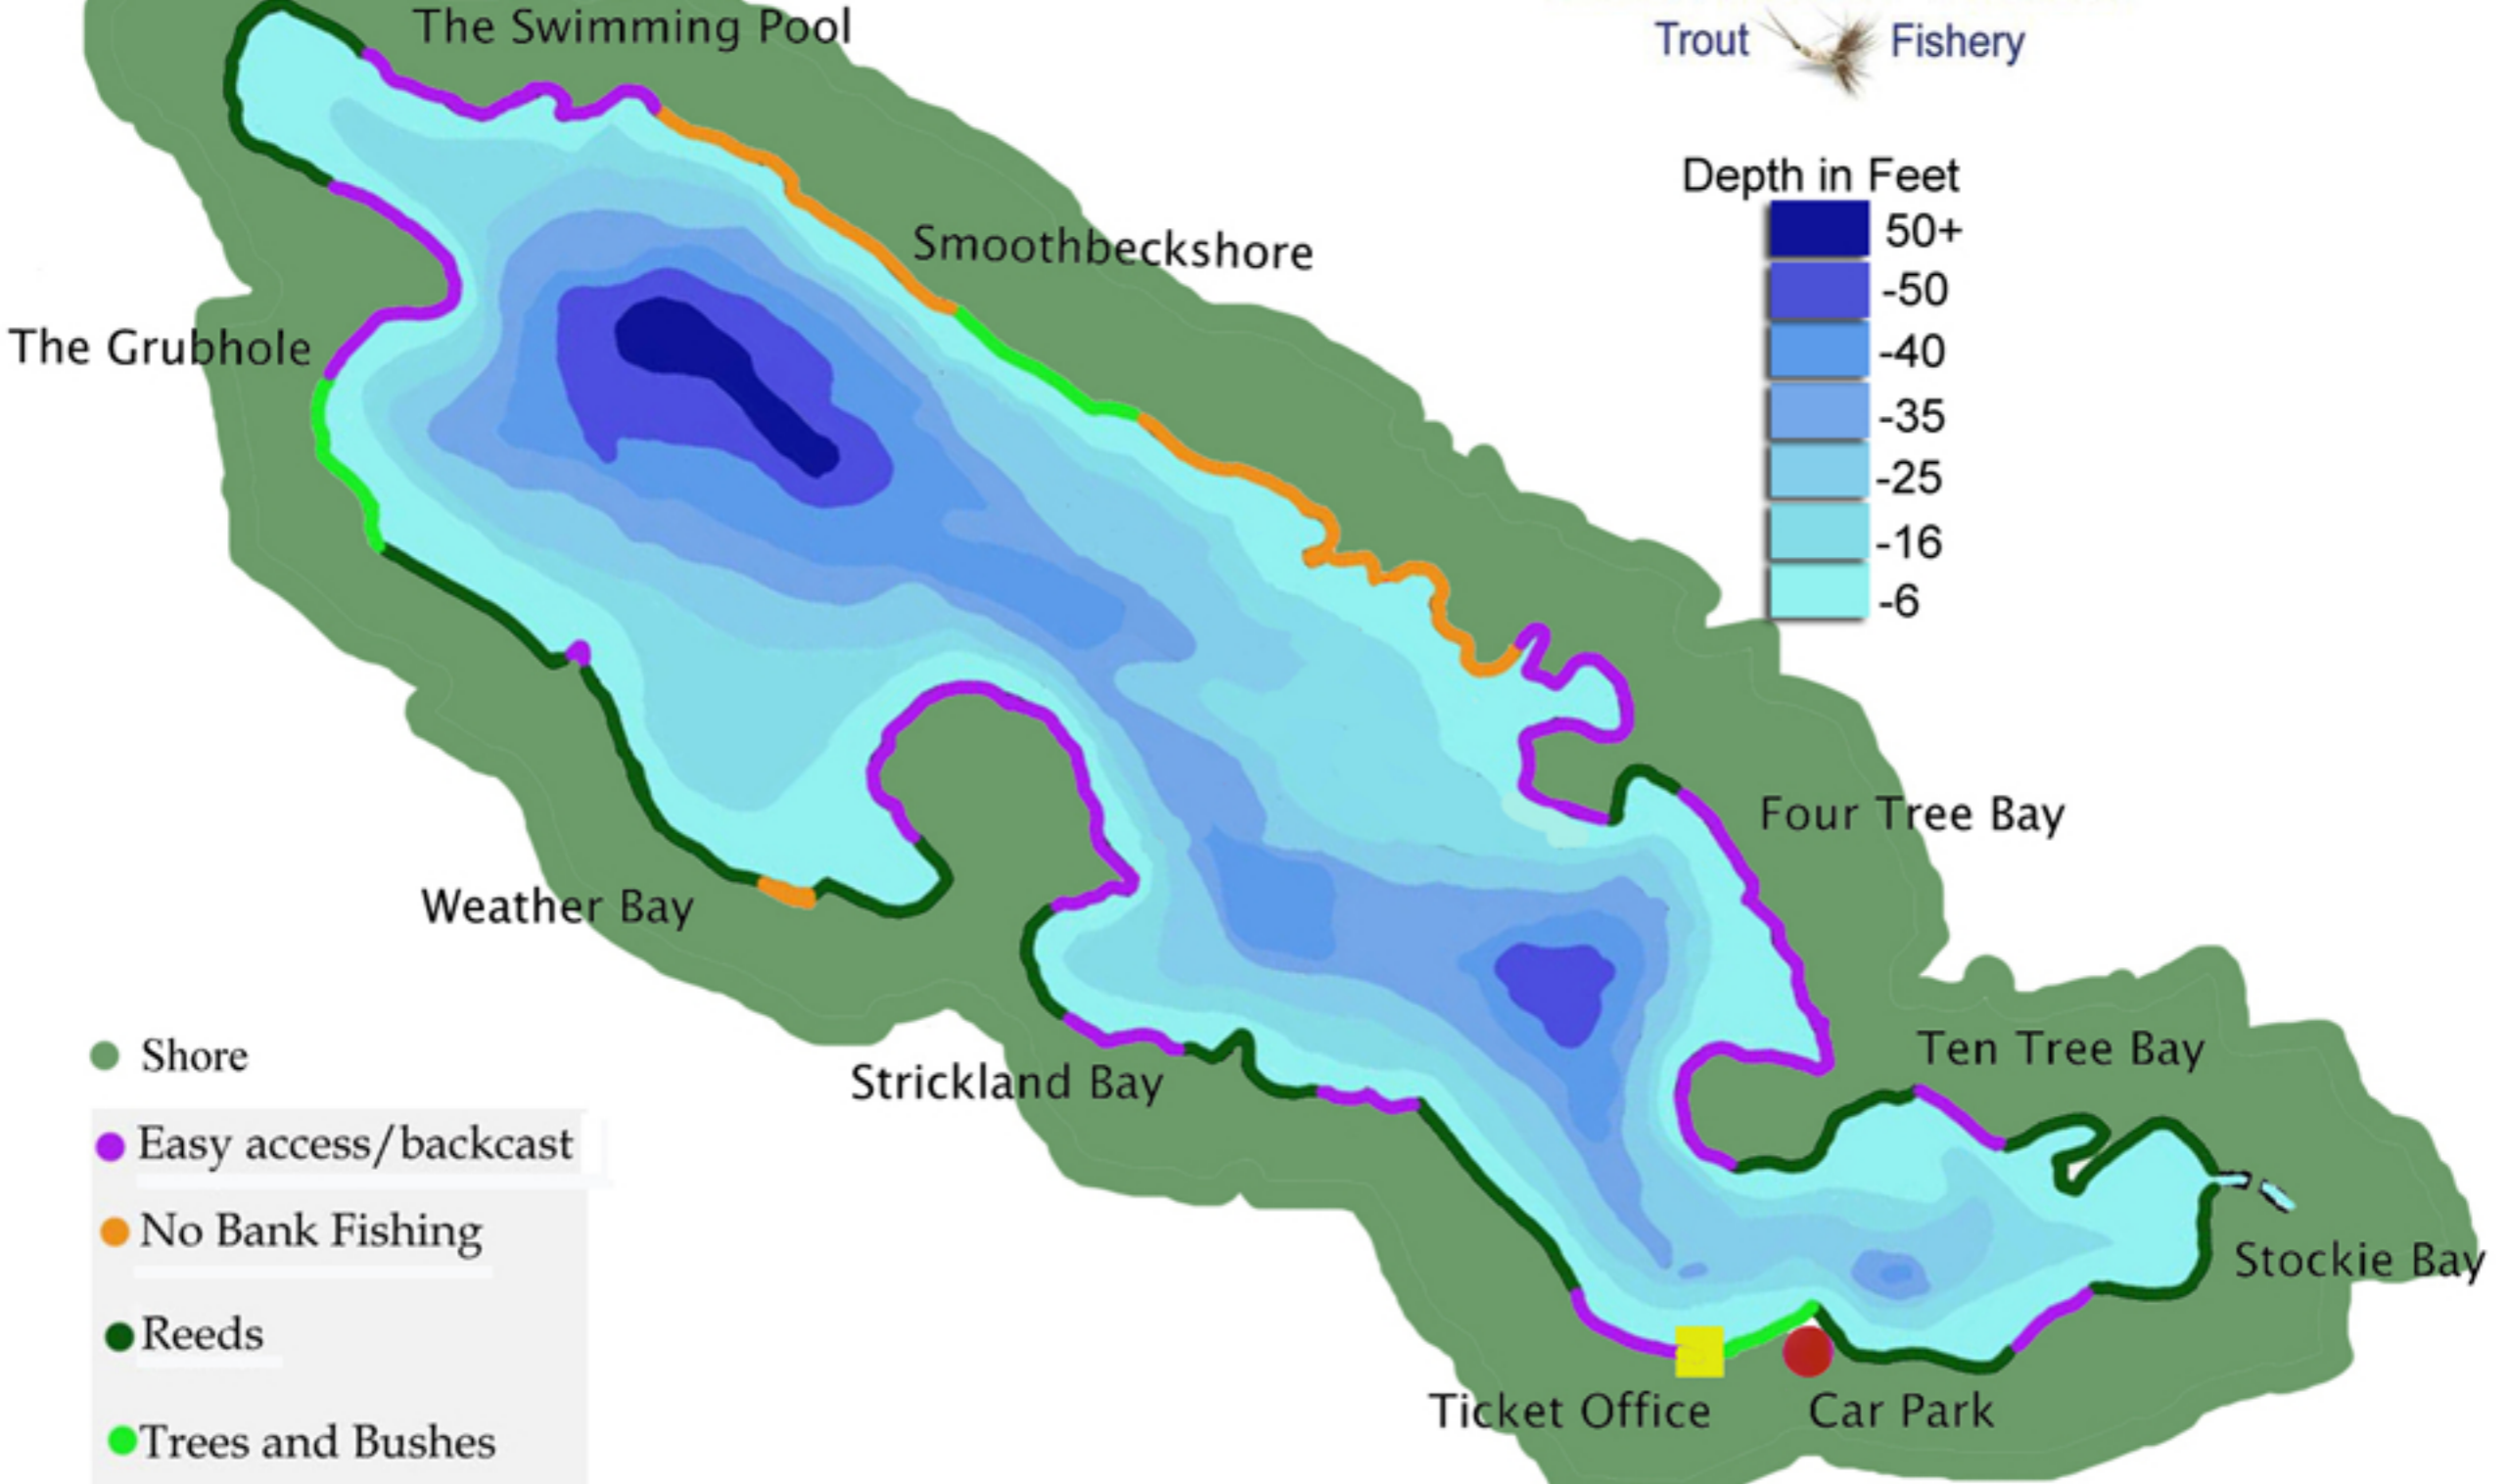

# Esthwaite Water

Trout  Fishery

Depth in Feet

- Shore
- Easy access/backcast
- No Bank Fishing
- Reeds
- Trees and Bushes